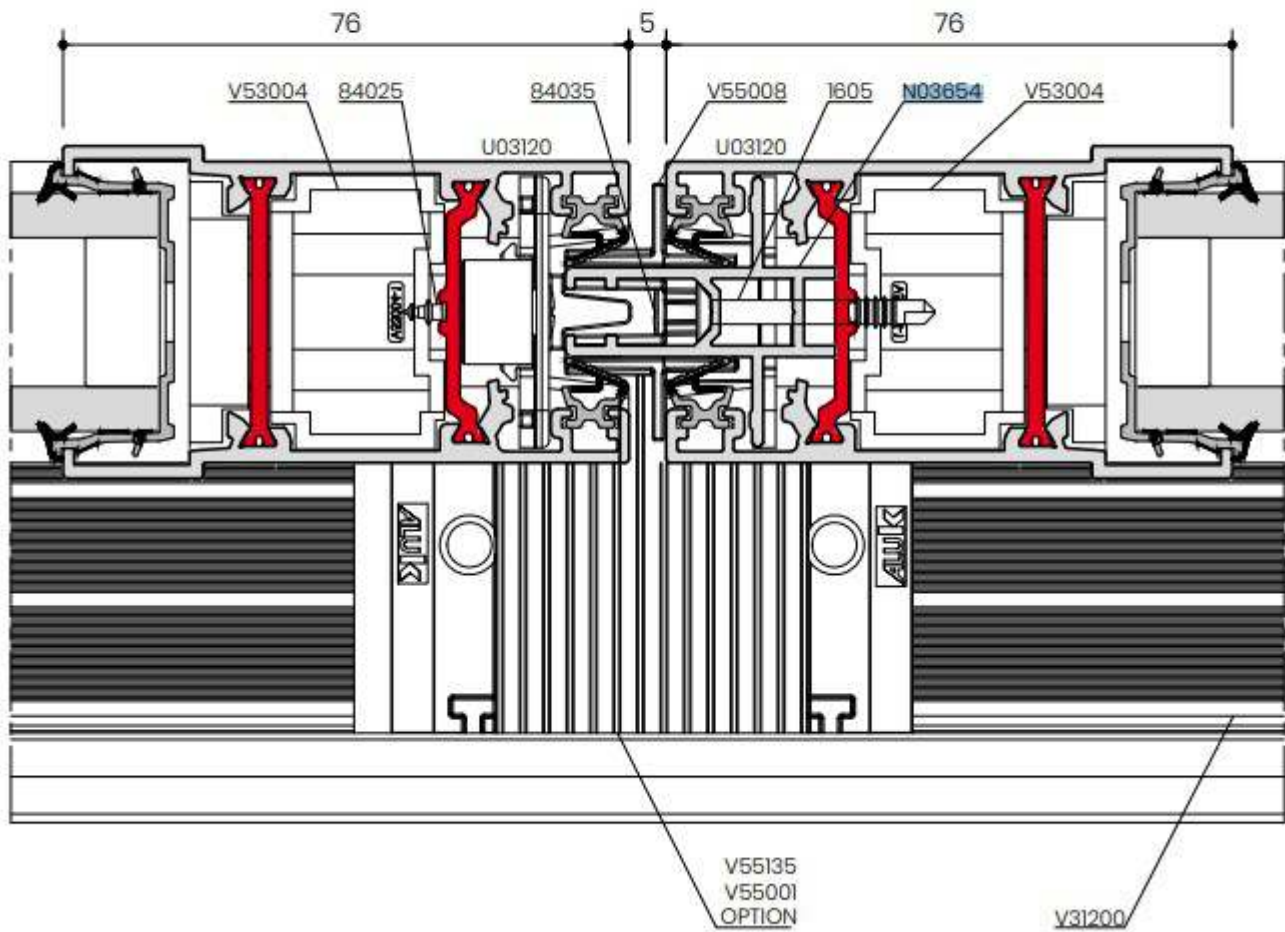

► N98903 - Cill Nose Piece

Thresholds

2 Track with 74mm Projection Cill & Water Collector

Thresholds

3 Track with 74mm Projection Cill & Water Collector

Head Sections

2 Track with 30mm Add On

Head Sections

Jambs

2 Track Jamb

Jambs

3 Track Jamb

Interlocks

Interlocks Compared

Meeting Stile

4 Pane Meeting Stile