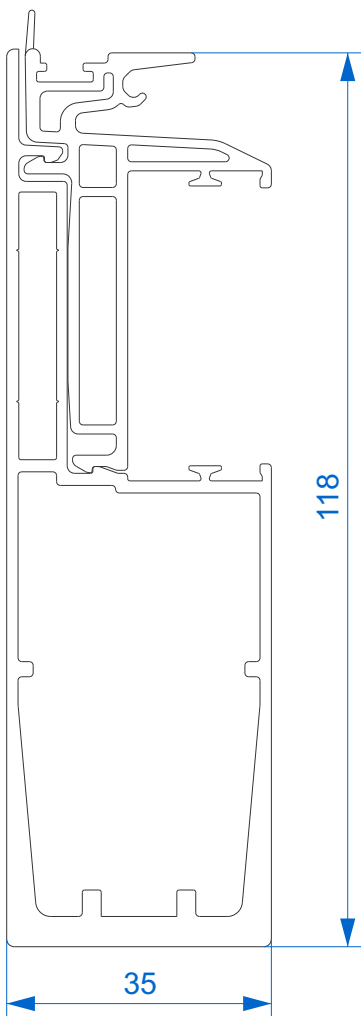

➤ **N03126J - Super Reinforced Interlock**