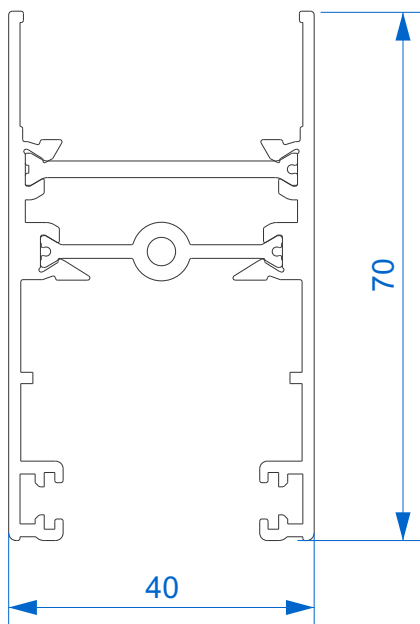

Premium Slide

Section Identification

DURATION
WINDOWS

Contents

Profiles

Outer Frame	3
Sash	4
Cover Plates	5
Connectors & Add Ons	6
Interlockers	7
Cills	8

Sections

2 Track Threshold	9
3 Track Threshold	10
2 Track Head	11
3 Track Head	12
2 Track Jamb	13
3 Track Jamb	14
Interlocks	15
4 Pane Meeting Stile	16

Outer Frame

▶ 3610 - Double Track Outer Frame

▶ U03062 - Triple Track Outer Frame

Sash

U03120 - Sash Mullion

U03122 - Sash Transom

Cover Plates

➤ N03917 - Finishing Cover Plate (Tri Rail)

➤ N03653 - Finishing Cover Plate

Connectors & Add Ons

➤ N03654 - Connection For Meeting Stile

➤ U03908 - Frame to Frame Connector

➤ N05630 - Add On Water Collector

➤ P8013 - 30mm Extension Add On

Interlockers

► N98903 - Cill Nose Piece

Thresholds

2 Track with 74mm Projection Cill & Water Collector

Thresholds

3 Track with 74mm Projection Cill & Water Collector

Head Sections

2 Track with 30mm Add On

Head Sections