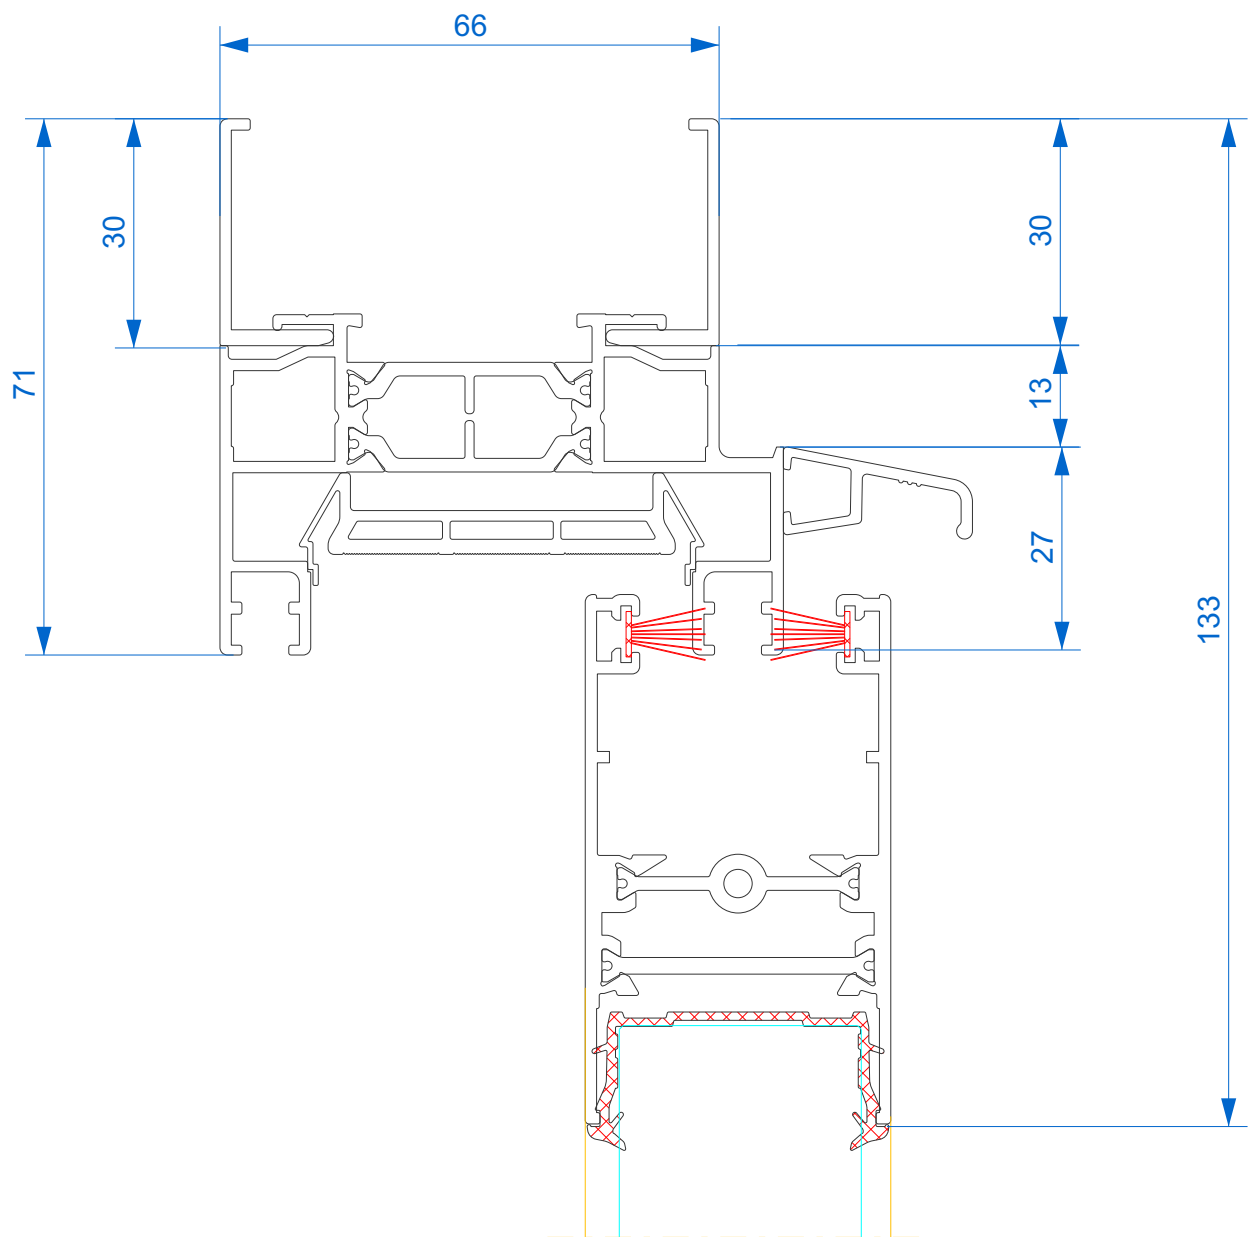

► N98903 - Cill Nose Piece

Thresholds

2 Track with 74mm Projection Cill & Water Collector

Thresholds

3 Track with 74mm Projection Cill & Water Collector

Head Sections

2 Track with 30mm Add On

Head Sections

Jambs

2 Track Jamb

Jambs

3 Track Jamb

Interlocks

Interlocks Compared

Meeting Stile

4 Pane Meeting Stile