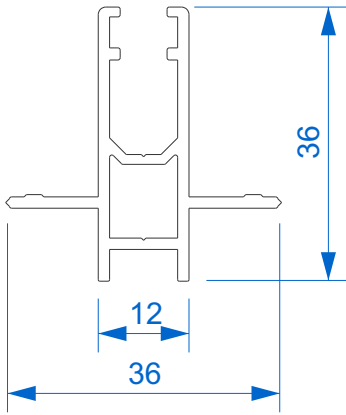

Connectors & Add Ons

➤ N03654 - Connection For Meeting Stile