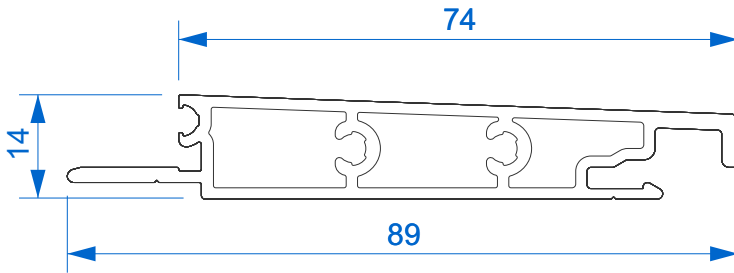

➤ **N03123J - Interlock**

➤ **N03124J - Reinforced Interlock**

➤ **N03126J - Super Reinforced Interlock**

Cills

► N99987 - Cill Nose Projection 74mm

► N99988 - Cill Nose Projection 114mm

► N99989 - Cill Nose Projection 154mm

► N98903 - Cill Nose Piece

Thresholds

2 Track with 74mm Projection Cill & Water Collector

Thresholds

3 Track with 74mm Projection Cill & Water Collector

Head Sections

2 Track with 30mm Add On

Head Sections