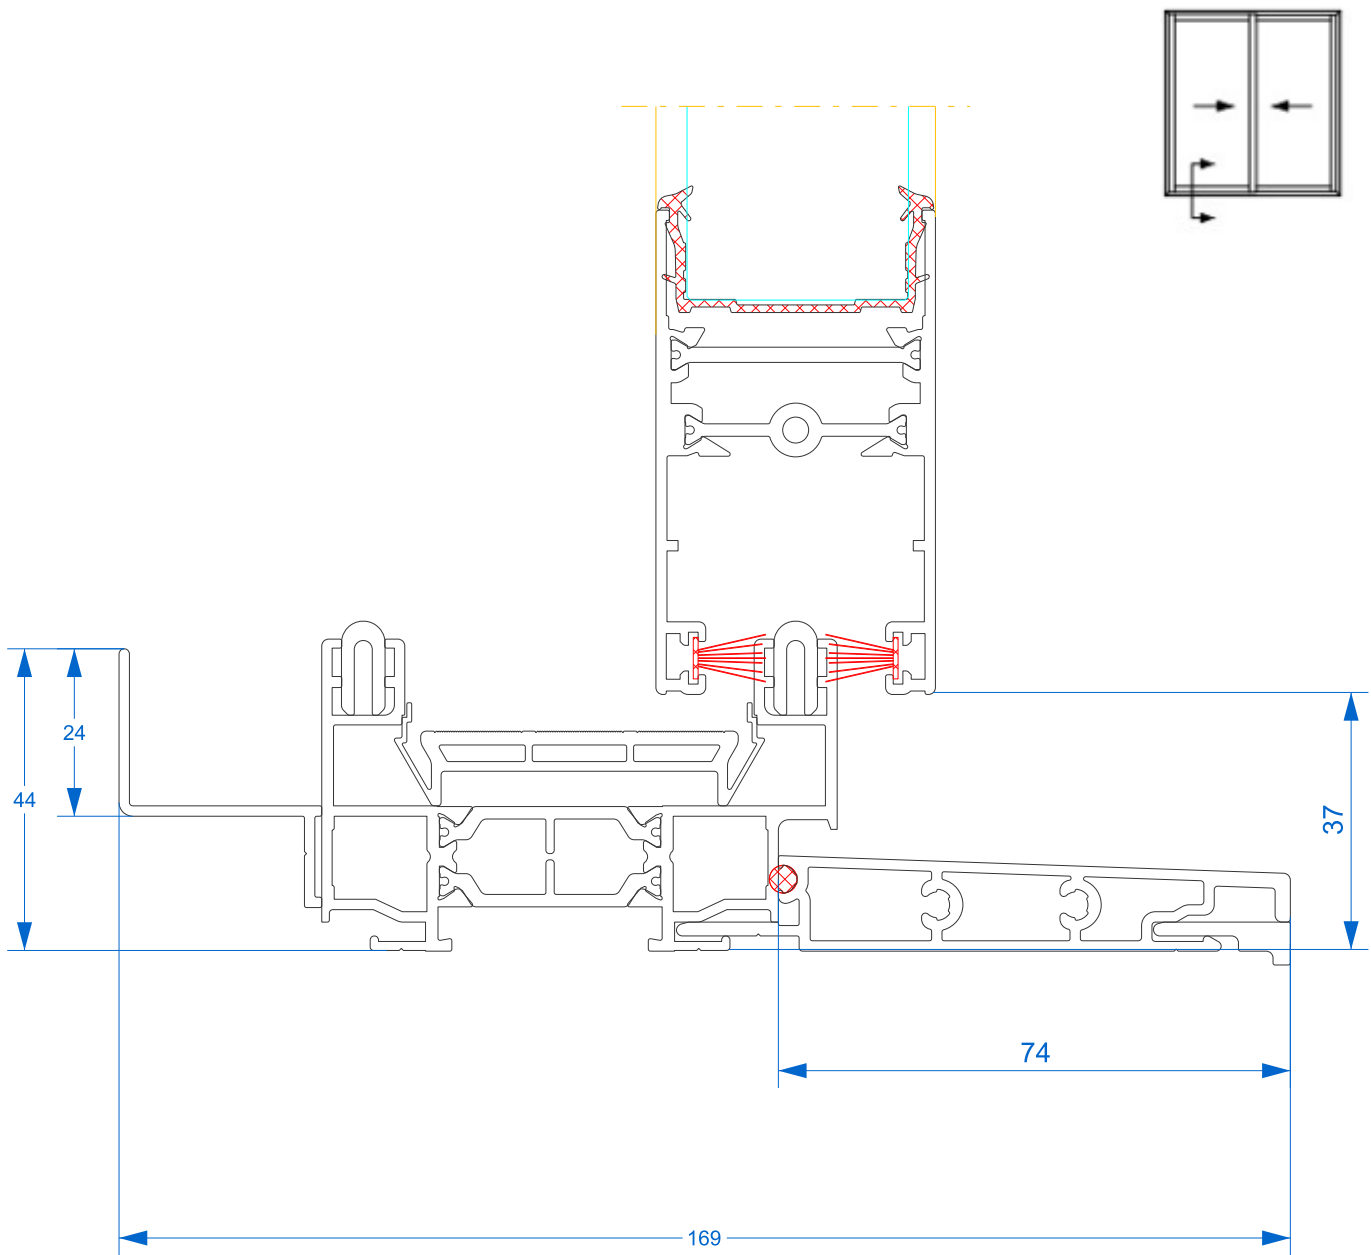

Premium Slide

Section Identification

DURATION
WINDOWS

Contents

Profiles

Outer Frame	3
Sash	4
Cover Plates	5
Connectors & Add Ons	6
Interlockers	7
Cills	8

Sections

2 Track Threshold	9
3 Track Threshold	10
2 Track Head	11
3 Track Head	12
2 Track Jamb	13
3 Track Jamb	14
Interlocks	15
4 Pane Meeting Stile	16

➤ **N03123J - Interlock**

➤ **N03124J - Reinforced Interlock**

➤ **N03126J - Super Reinforced Interlock**

Cills

► N99987 - Cill Nose Projection 74mm

► N99988 - Cill Nose Projection 114mm

► N99989 - Cill Nose Projection 154mm

► N98903 - Cill Nose Piece

Thresholds

2 Track with 74mm Projection Cill & Water Collector

Thresholds

3 Track with 74mm Projection Cill & Water Collector

Head Sections

2 Track with 30mm Add On

Head Sections