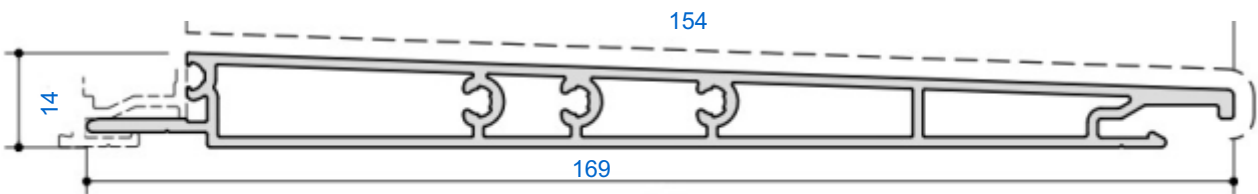

➤ **N03123J - Interlock**

➤ **N03124J - Reinforced Interlock**

➤ **N03126J - Super Reinforced Interlock**

Cills

► N99987 - Cill Nose Projection 74mm

► N99988 - Cill Nose Projection 114mm

► N99989 - Cill Nose Projection 154mm

► N98903 - Cill Nose Piece

Thresholds

2 Track with 74mm Projection Cill & Water Collector

Thresholds

3 Track with 74mm Projection Cill & Water Collector

Head Sections

2 Track with 30mm Add On

Head Sections

Jambs

2 Track Jamb

Jambs

3 Track Jamb

Interlocks

Interlocks Compared

Meeting Stile

4 Pane Meeting Stile