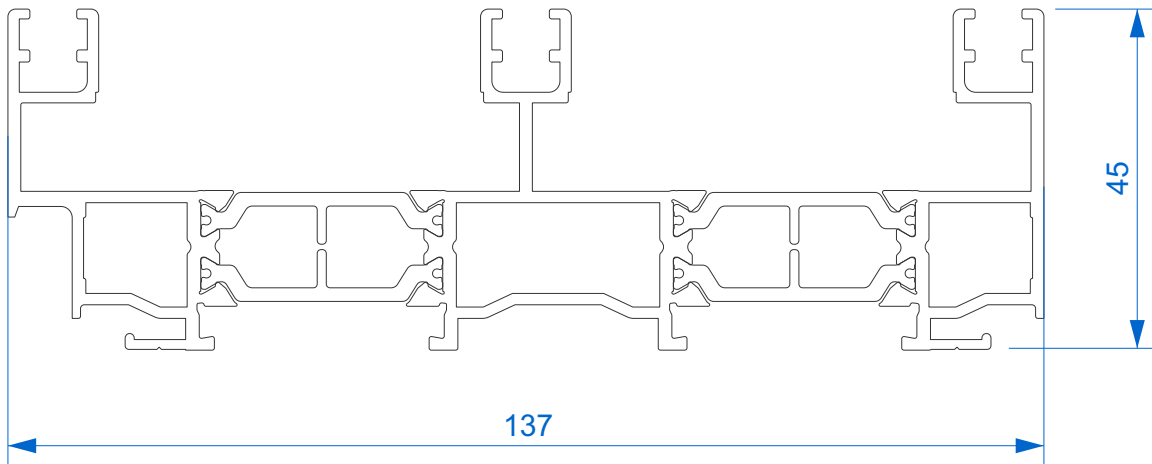

Premium Slide

Section Identification

DURATION
WINDOWS

Contents

Profiles

Outer Frame	3
Sash	4
Cover Plates	5
Connectors & Add Ons	6
Interlockers	7
Cills	8

Sections

2 Track Threshold	9
3 Track Threshold	10
2 Track Head	11
3 Track Head	12
2 Track Jamb	13
3 Track Jamb	14
Interlocks	15
4 Pane Meeting Stile	16

Outer Frame

▶ 3610 - Double Track Outer Frame

▶ U03062 - Triple Track Outer Frame

Sash

U03120 - Sash Mullion

U03122 - Sash Transom

Cover Plates

➤ N03917 - Finishing Cover Plate (Tri Rail)

➤ N03653 - Finishing Cover Plate

Connectors & Add Ons

➤ N03654 - Connection For Meeting Stile

➤ U03908 - Frame to Frame Connector

➤ N05630 - Add On Water Collector

➤ P8013 - 30mm Extension Add On

Interlockers

► N98903 - Cill Nose Piece

Thresholds

2 Track with 74mm Projection Cill & Water Collector

Thresholds

3 Track with 74mm Projection Cill & Water Collector

Head Sections

2 Track with 30mm Add On

Head Sections