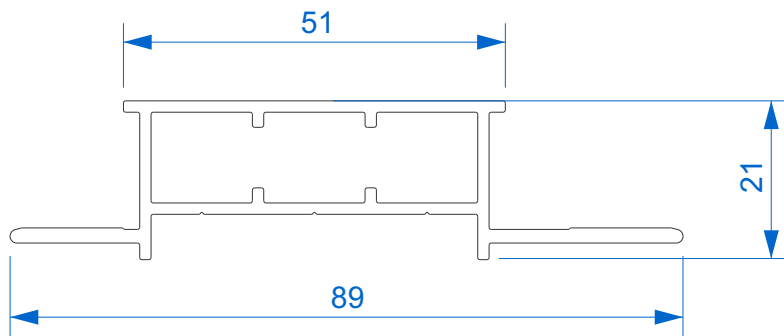

Premium Slide

Section Identification

DURATION
WINDOWS

Contents

Profiles

Outer Frame	3
Sash	4
Cover Plates	5
Connectors & Add Ons	6
Interlockers	7
Cills	8

Sections

2 Track Threshold	9
3 Track Threshold	10
2 Track Head	11
3 Track Head	12
2 Track Jamb	13
3 Track Jamb	14
Interlocks	15
4 Pane Meeting Stile	16

➤ N03653 - Finishing Cover Plate

Connectors & Add Ons

➤ N03654 - Connection For Meeting Stile

➤ U03908 - Frame to Frame Connector

➤ N05630 - Add On Water Collector

➤ P8013 - 30mm Extension Add On

Interlockers

➤ **N03123J - Interlock**

➤ **N03124J - Reinforced Interlock**

➤ **N03126J - Super Reinforced Interlock**

Cills

► N99987 - Cill Nose Projection 74mm

► N99988 - Cill Nose Projection 114mm

► N99989 - Cill Nose Projection 154mm

► N98903 - Cill Nose Piece

Thresholds

2 Track with 74mm Projection Cill & Water Collector

Thresholds

3 Track with 74mm Projection Cill & Water Collector

Head Sections

2 Track with 30mm Add On

Head Sections