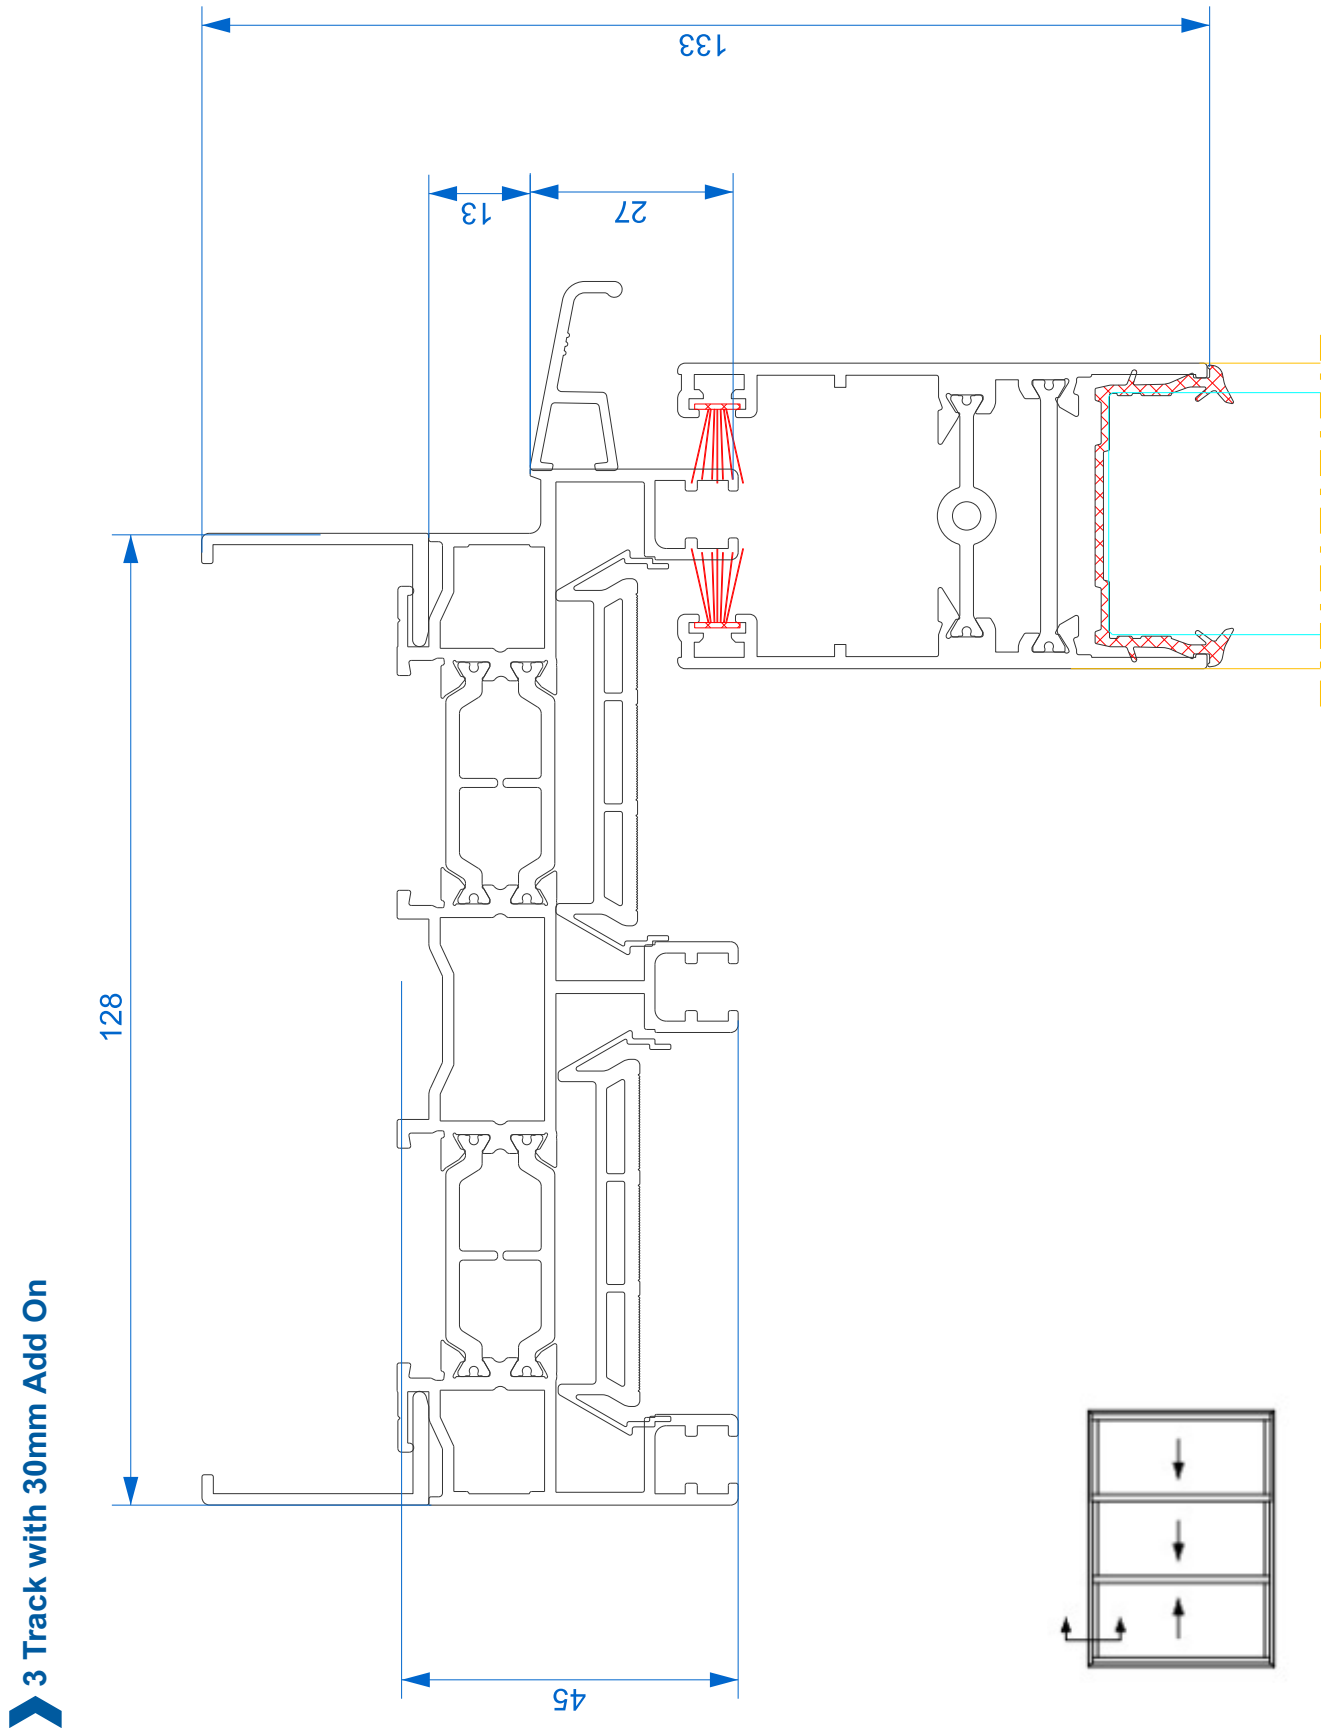

Premium Slide

Section Identification

DURATION
WINDOWS

Contents

Profiles

Outer Frame	3
Sash	4
Cover Plates	5
Connectors & Add Ons	6
Interlockers	7
Cills	8

Sections

2 Track Threshold	9
3 Track Threshold	10
2 Track Head	11
3 Track Head	12
2 Track Jamb	13
3 Track Jamb	14
Interlocks	15
4 Pane Meeting Stile	16

Outer Frame

▶ 3610 - Double Track Outer Frame

▶ U03062 - Triple Track Outer Frame

Sash

U03120 - Sash Mullion

U03122 - Sash Transom

Cover Plates

➤ N03917 - Finishing Cover Plate (Tri Rail)

► N98903 - Cill Nose Piece

Thresholds

2 Track with 74mm Projection Cill & Water Collector

Thresholds

3 Track with 74mm Projection Cill & Water Collector

Head Sections

2 Track with 30mm Add On

Head Sections

Jambs

2 Track Jamb

Jambs

3 Track Jamb

Interlocks

Interlocks Compared

Meeting Stile

4 Pane Meeting Stile