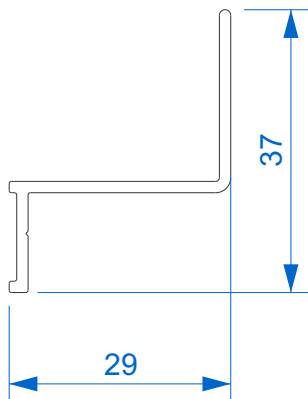

Premium Slide

Section Identification

DURATION
WINDOWS

Contents

Profiles

Outer Frame	3
Sash	4
Cover Plates	5
Connectors & Add Ons	6
Interlockers	7
Cills	8

Sections

2 Track Threshold	9
3 Track Threshold	10
2 Track Head	11
3 Track Head	12
2 Track Jamb	13
3 Track Jamb	14
Interlocks	15
4 Pane Meeting Stile	16

➤ N03653 - Finishing Cover Plate

Connectors & Add Ons

➤ N03654 - Connection For Meeting Stile

➤ U03908 - Frame to Frame Connector

➤ N05630 - Add On Water Collector

➤ P8013 - 30mm Extension Add On

Interlockers

➤ **N03123J - Interlock**

➤ **N03124J - Reinforced Interlock**

➤ **N03126J - Super Reinforced Interlock**

Cills

► N99987 - Cill Nose Projection 74mm

► N99988 - Cill Nose Projection 114mm

► N99989 - Cill Nose Projection 154mm

► N98903 - Cill Nose Piece

Thresholds

2 Track with 74mm Projection Cill & Water Collector

Thresholds

3 Track with 74mm Projection Cill & Water Collector

Head Sections

2 Track with 30mm Add On

Head Sections