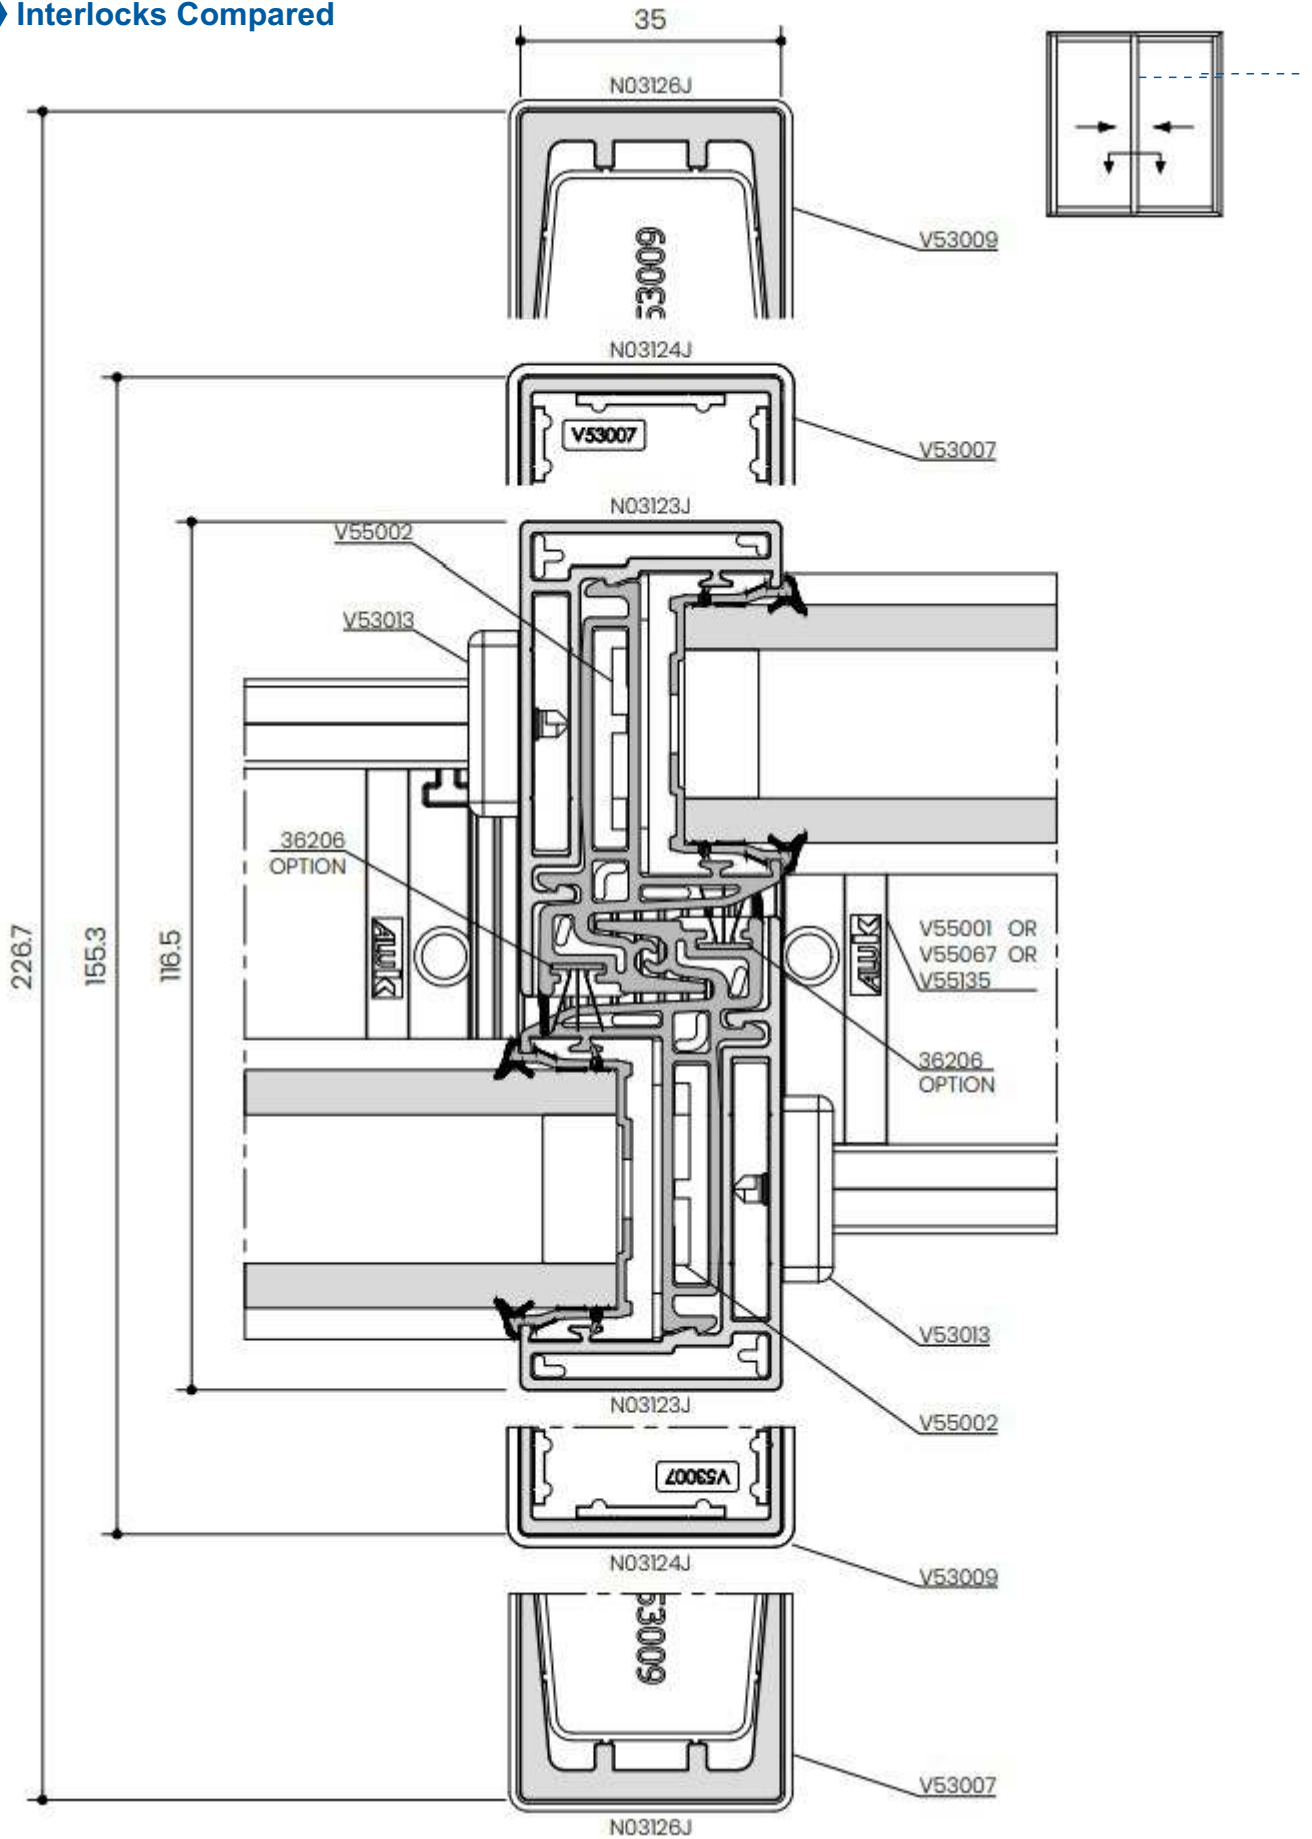

Premium Slide

Section Identification

DURATION
WINDOWS

Contents

Profiles

Outer Frame	3
Sash	4
Cover Plates	5
Connectors & Add Ons	6
Interlockers	7
Cills	8

Sections

2 Track Threshold	9
3 Track Threshold	10
2 Track Head	11
3 Track Head	12
2 Track Jamb	13
3 Track Jamb	14
Interlocks	15
4 Pane Meeting Stile	16

Outer Frame

▶ 3610 - Double Track Outer Frame

▶ U03062 - Triple Track Outer Frame

Sash

U03120 - Sash Mullion

U03122 - Sash Transom

Cover Plates

➤ N03917 - Finishing Cover Plate (Tri Rail)

► N98903 - Cill Nose Piece

Thresholds

2 Track with 74mm Projection Cill & Water Collector

Thresholds

3 Track with 74mm Projection Cill & Water Collector

Head Sections

2 Track with 30mm Add On

Head Sections

Jambs

2 Track Jamb

Jambs

3 Track Jamb

Interlocks

Interlocks Compared

Meeting Stile

4 Pane Meeting Stile