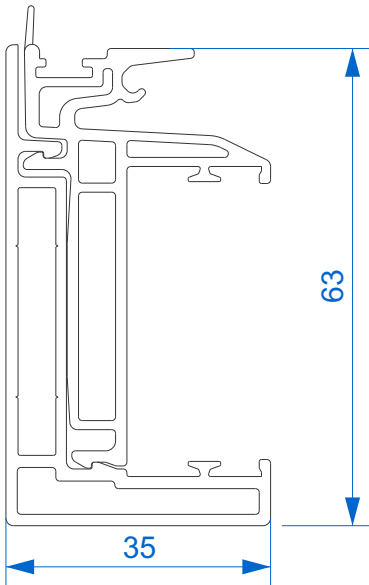

Premium Slide

Section Identification

DURATION
WINDOWS

Contents

Profiles

Outer Frame	3
Sash	4
Cover Plates	5
Connectors & Add Ons	6
Interlockers	7
Cills	8

Sections

2 Track Threshold	9
3 Track Threshold	10
2 Track Head	11
3 Track Head	12
2 Track Jamb	13
3 Track Jamb	14
Interlocks	15
4 Pane Meeting Stile	16

➤ N03653 - Finishing Cover Plate

Connectors & Add Ons

➤ N03654 - Connection For Meeting Stile

➤ U03908 - Frame to Frame Connector

➤ N05630 - Add On Water Collector

➤ P8013 - 30mm Extension Add On

Interlockers

➤ **N03123J - Interlock**

➤ **N03124J - Reinforced Interlock**

➤ **N03126J - Super Reinforced Interlock**

Cills

► N99987 - Cill Nose Projection 74mm

► N99988 - Cill Nose Projection 114mm

► N99989 - Cill Nose Projection 154mm

► N98903 - Cill Nose Piece

Thresholds

2 Track with 74mm Projection Cill & Water Collector

Thresholds

3 Track with 74mm Projection Cill & Water Collector

Head Sections

2 Track with 30mm Add On

Head Sections