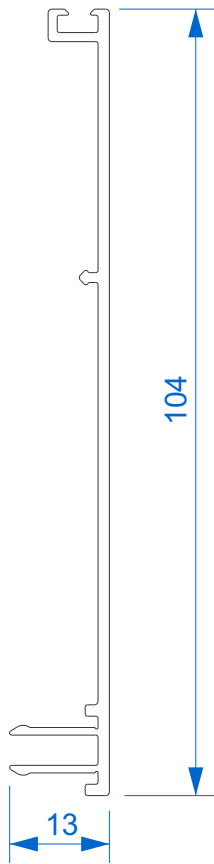

Premium Slide

Section Identification

DURATION
WINDOWS

Contents

Profiles

Outer Frame	3
Sash	4
Cover Plates	5
Connectors & Add Ons	6
Interlockers	7
Cills	8

Sections

2 Track Threshold	9
3 Track Threshold	10
2 Track Head	11
3 Track Head	12
2 Track Jamb	13
3 Track Jamb	14
Interlocks	15
4 Pane Meeting Stile	16

Outer Frame

▶ 3610 - Double Track Outer Frame

▶ U03062 - Triple Track Outer Frame

Sash

U03120 - Sash Mullion

U03122 - Sash Transom

Cover Plates

➤ N03917 - Finishing Cover Plate (Tri Rail)

➤ N03653 - Finishing Cover Plate

Connectors & Add Ons

➤ N03654 - Connection For Meeting Stile

➤ U03908 - Frame to Frame Connector

➤ N05630 - Add On Water Collector

➤ P8013 - 30mm Extension Add On

Interlockers

► N98903 - Cill Nose Piece

Thresholds

2 Track with 74mm Projection Cill & Water Collector

Thresholds

3 Track with 74mm Projection Cill & Water Collector

Head Sections

2 Track with 30mm Add On

Head Sections