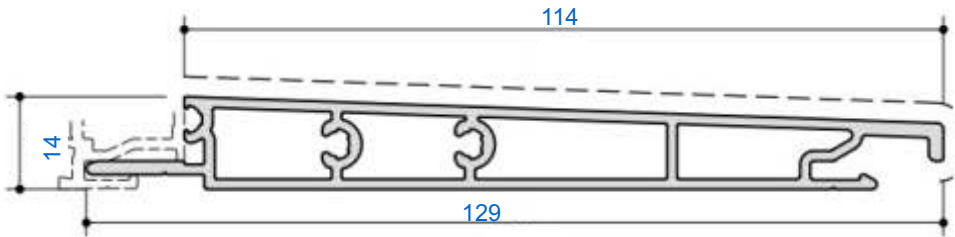

➤ **N03123J - Interlock**

➤ **N03124J - Reinforced Interlock**

➤ **N03126J - Super Reinforced Interlock**

Cills

► N99987 - Cill Nose Projection 74mm

► N99988 - Cill Nose Projection 114mm

► N99989 - Cill Nose Projection 154mm

► N98903 - Cill Nose Piece

Thresholds

2 Track with 74mm Projection Cill & Water Collector

Thresholds

3 Track with 74mm Projection Cill & Water Collector

Head Sections

2 Track with 30mm Add On

Head Sections

Jambs

2 Track Jamb

Jambs

3 Track Jamb

Interlocks

Interlocks Compared

Meeting Stile

4 Pane Meeting Stile