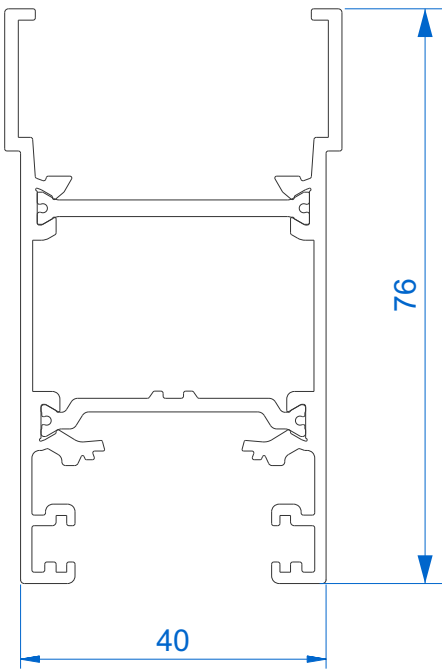

Premium Slide

Section Identification

DURATION
WINDOWS

Contents

Profiles

Outer Frame	3
Sash	4
Cover Plates	5
Connectors & Add Ons	6
Interlockers	7
Cills	8

Sections

2 Track Threshold	9
3 Track Threshold	10
2 Track Head	11
3 Track Head	12
2 Track Jamb	13
3 Track Jamb	14
Interlocks	15
4 Pane Meeting Stile	16

Outer Frame

▶ 3610 - Double Track Outer Frame

▶ U03062 - Triple Track Outer Frame

Sash

U03120 - Sash Mullion

U03122 - Sash Transom

Cover Plates

➤ N03917 - Finishing Cover Plate (Tri Rail)

➤ N03653 - Finishing Cover Plate

Connectors & Add Ons

➤ N03654 - Connection For Meeting Stile

➤ U03908 - Frame to Frame Connector

➤ N05630 - Add On Water Collector

➤ P8013 - 30mm Extension Add On

Interlockers

► N98903 - Cill Nose Piece

Thresholds

2 Track with 74mm Projection Cill & Water Collector

Thresholds

3 Track with 74mm Projection Cill & Water Collector

Head Sections

2 Track with 30mm Add On

Head Sections