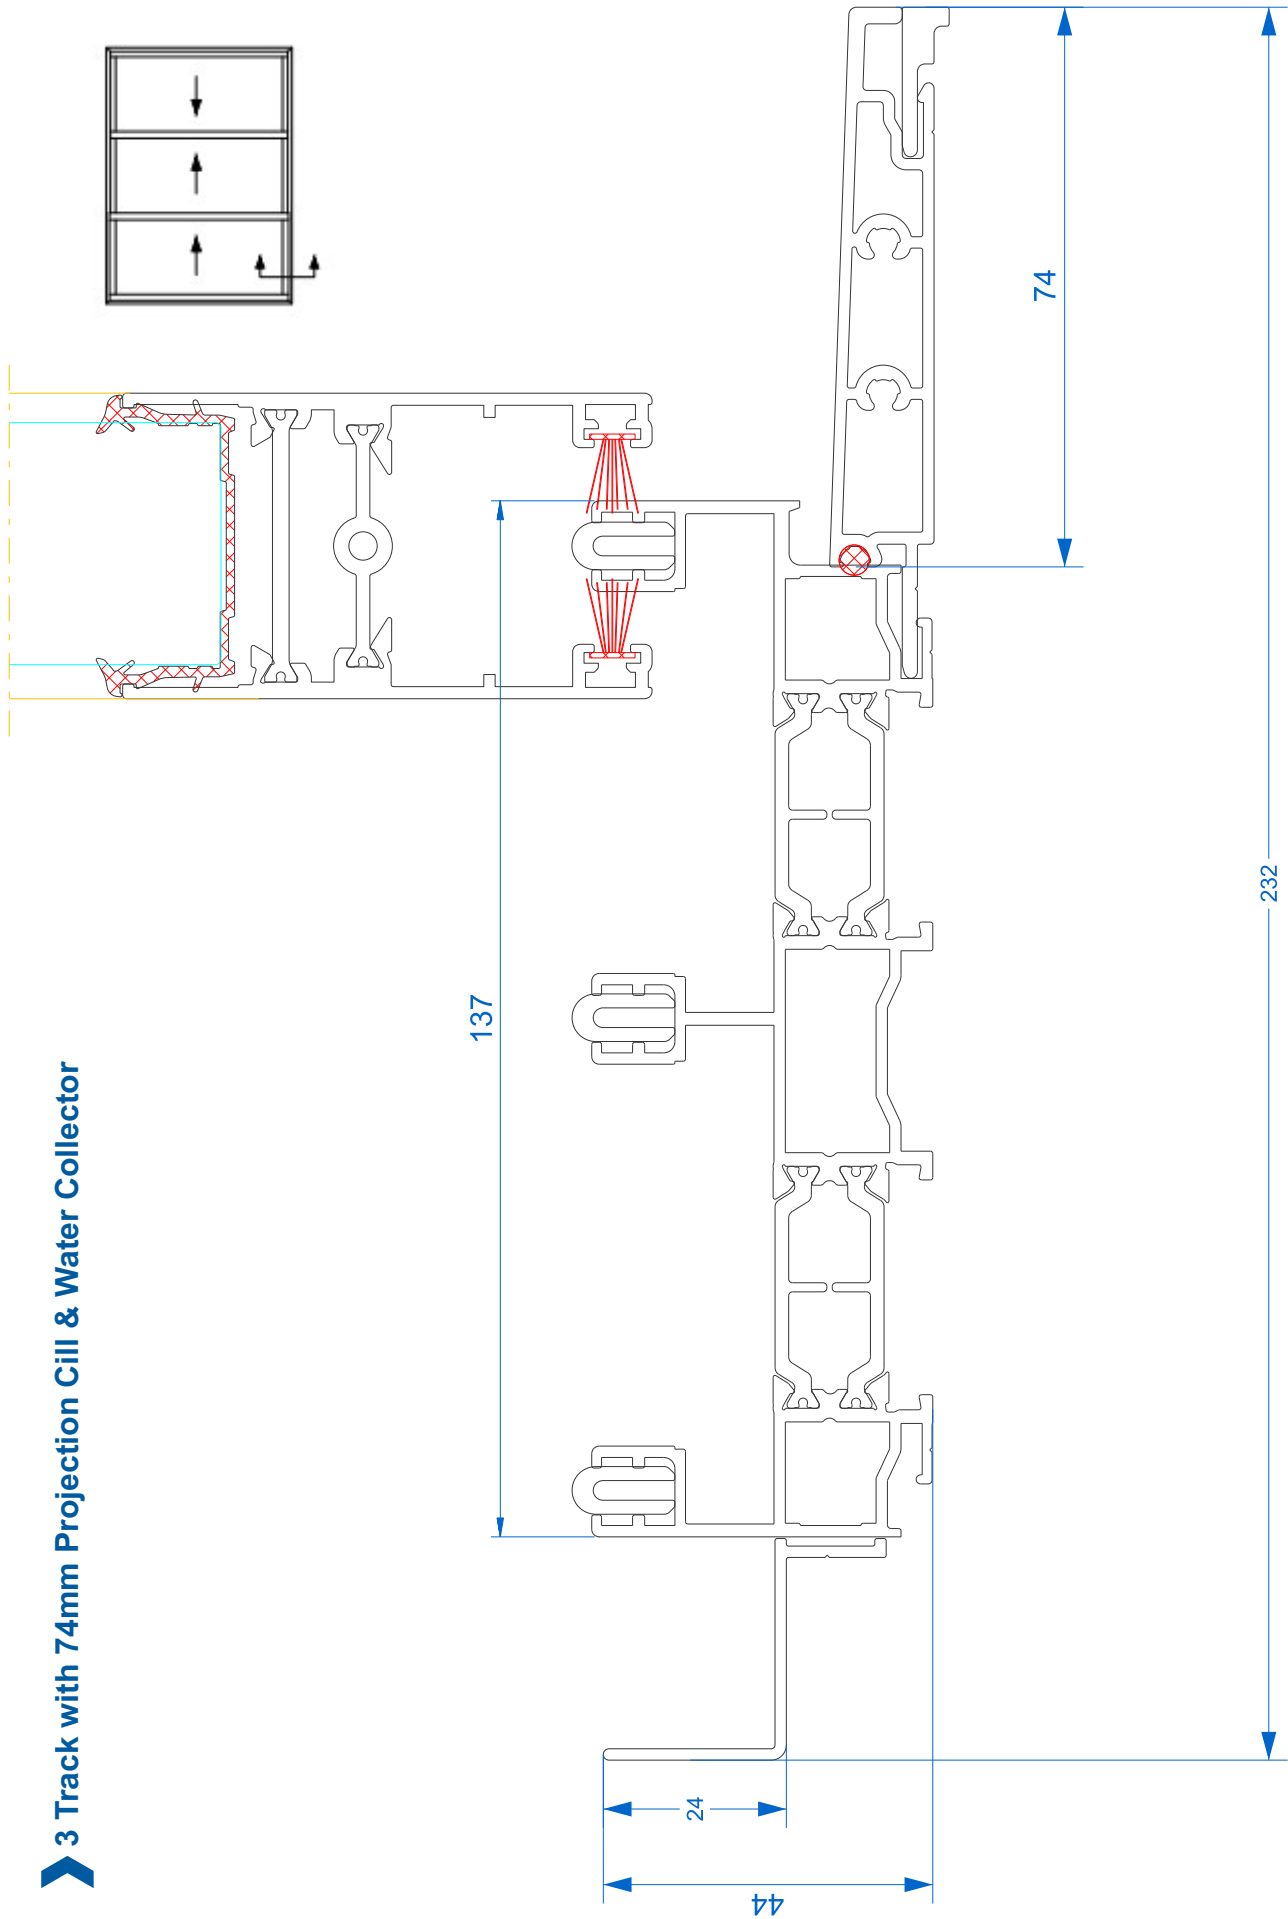

Premium Slide

Section Identification

DURATION
WINDOWS

Contents

Profiles

Outer Frame	3
Sash	4
Cover Plates	5
Connectors & Add Ons	6
Interlockers	7
Cills	8

Sections

2 Track Threshold	9
3 Track Threshold	10
2 Track Head	11
3 Track Head	12
2 Track Jamb	13
3 Track Jamb	14
Interlocks	15
4 Pane Meeting Stile	16

Outer Frame

▶ 3610 - Double Track Outer Frame

▶ U03062 - Triple Track Outer Frame

Sash

U03120 - Sash Mullion

U03122 - Sash Transom

Cover Plates

➤ N03917 - Finishing Cover Plate (Tri Rail)

► N98903 - Cill Nose Piece

Thresholds

2 Track with 74mm Projection Cill & Water Collector

Thresholds

3 Track with 74mm Projection Cill & Water Collector

Head Sections

2 Track with 30mm Add On

Head Sections

Jambs

2 Track Jamb

Jambs

3 Track Jamb

Interlocks

Interlocks Compared

Meeting Stile

4 Pane Meeting Stile