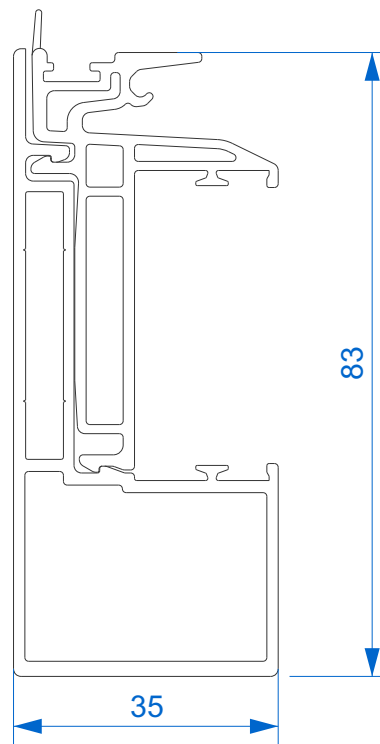

Premium Slide

Section Identification

DURATION
WINDOWS

Contents

Profiles

Outer Frame	3
Sash	4
Cover Plates	5
Connectors & Add Ons	6
Interlockers	7
Cills	8

Sections

2 Track Threshold	9
3 Track Threshold	10
2 Track Head	11
3 Track Head	12
2 Track Jamb	13
3 Track Jamb	14
Interlocks	15
4 Pane Meeting Stile	16

➤ N03653 - Finishing Cover Plate

Connectors & Add Ons

➤ N03654 - Connection For Meeting Stile

➤ U03908 - Frame to Frame Connector

➤ N05630 - Add On Water Collector

➤ P8013 - 30mm Extension Add On

Interlockers

➤ **N03123J - Interlock**

➤ **N03124J - Reinforced Interlock**

➤ **N03126J - Super Reinforced Interlock**

Cills

► N99987 - Cill Nose Projection 74mm

► N99988 - Cill Nose Projection 114mm

► N99989 - Cill Nose Projection 154mm

► N98903 - Cill Nose Piece

Thresholds

2 Track with 74mm Projection Cill & Water Collector

Thresholds

3 Track with 74mm Projection Cill & Water Collector

Head Sections

2 Track with 30mm Add On

Head Sections