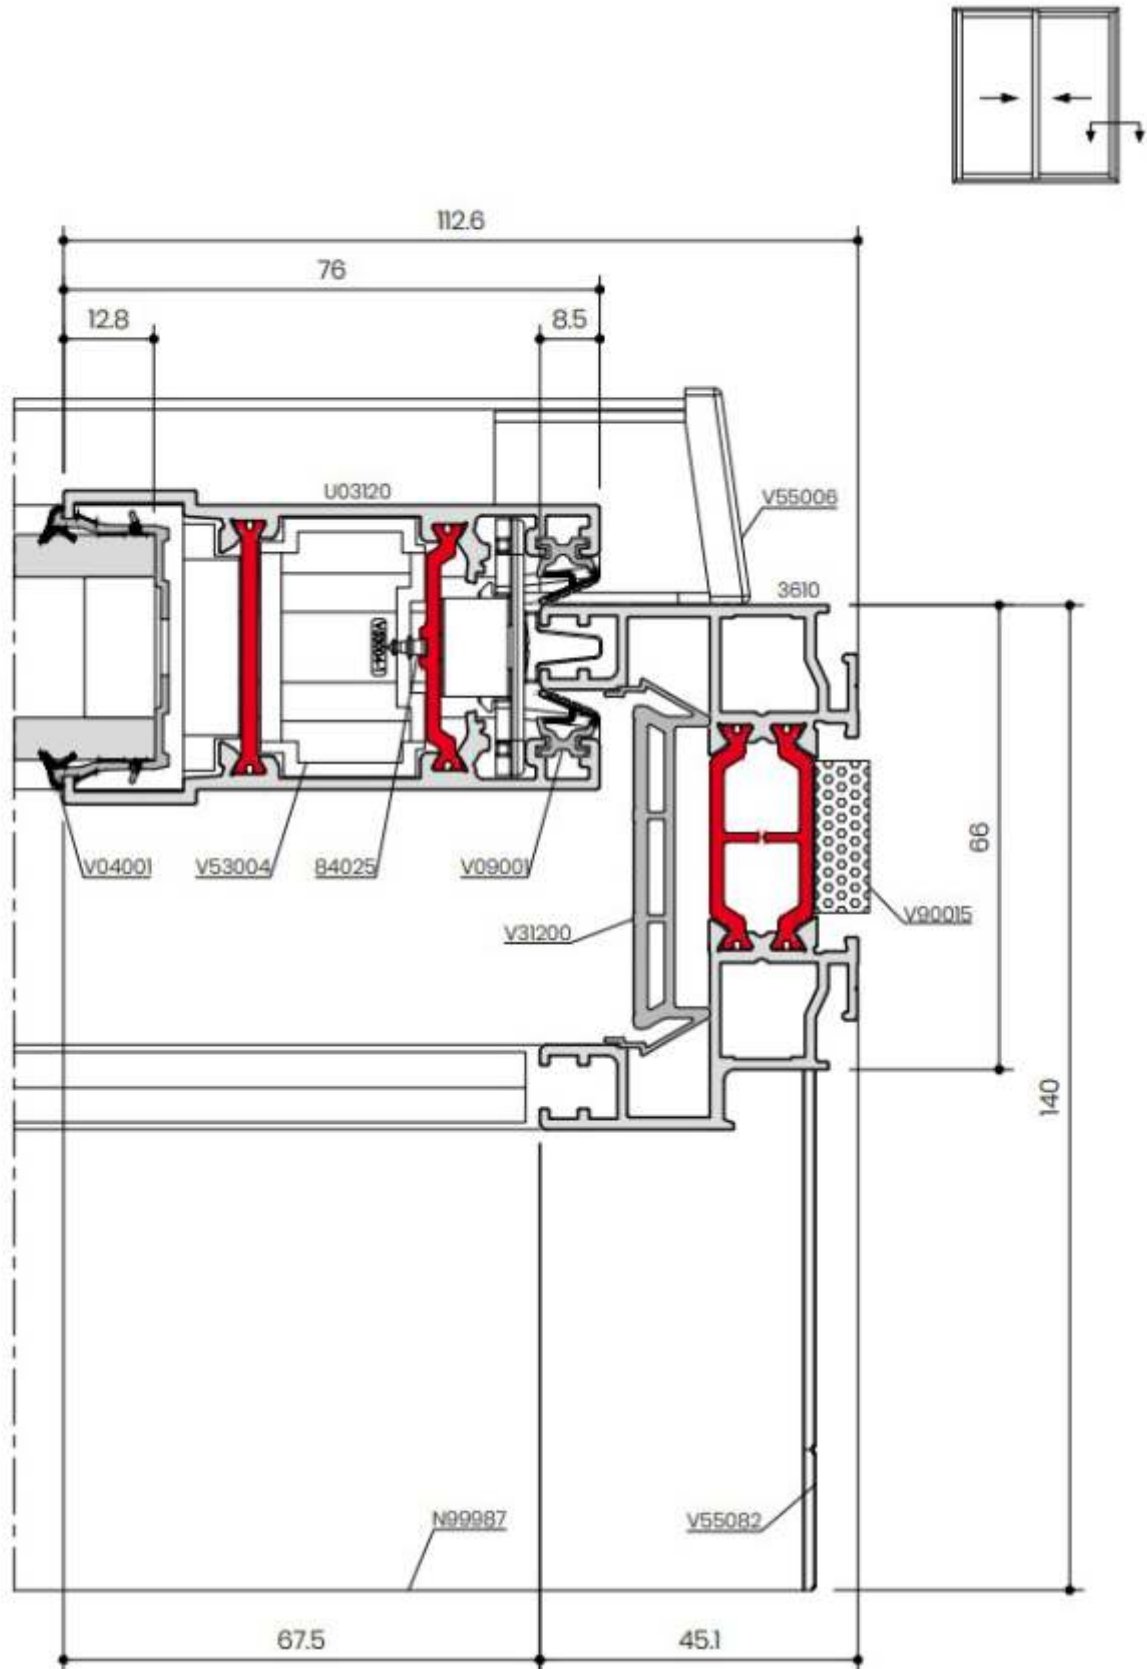

Premium Slide

Section Identification

DURATION
WINDOWS

Contents

Profiles

Outer Frame	3
Sash	4
Cover Plates	5
Connectors & Add Ons	6
Interlockers	7
Cills	8

Sections

2 Track Threshold	9
3 Track Threshold	10
2 Track Head	11
3 Track Head	12
2 Track Jamb	13
3 Track Jamb	14
Interlocks	15
4 Pane Meeting Stile	16

► N98903 - Cill Nose Piece

Thresholds

2 Track with 74mm Projection Cill & Water Collector

Thresholds

3 Track with 74mm Projection Cill & Water Collector

Head Sections

2 Track with 30mm Add On

Head Sections

Jambs

2 Track Jamb

Jambs

3 Track Jamb

Interlocks

Interlocks Compared

Meeting Stile

4 Pane Meeting Stile