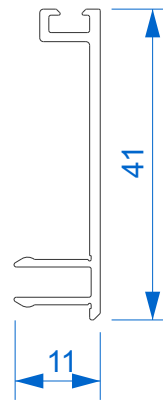

Premium Slide

Section Identification

DURATION
WINDOWS

Contents

Profiles

Outer Frame	3
Sash	4
Cover Plates	5
Connectors & Add Ons	6
Interlockers	7
Cills	8

Sections

2 Track Threshold	9
3 Track Threshold	10
2 Track Head	11
3 Track Head	12
2 Track Jamb	13
3 Track Jamb	14
Interlocks	15
4 Pane Meeting Stile	16

Outer Frame

▶ 3610 - Double Track Outer Frame

▶ U03062 - Triple Track Outer Frame

Sash

U03120 - Sash Mullion

U03122 - Sash Transom

Cover Plates

➤ N03917 - Finishing Cover Plate (Tri Rail)

➤ N03653 - Finishing Cover Plate

Connectors & Add Ons

➤ N03654 - Connection For Meeting Stile

➤ U03908 - Frame to Frame Connector

➤ N05630 - Add On Water Collector

➤ P8013 - 30mm Extension Add On

Interlockers

► N98903 - Cill Nose Piece

Thresholds

2 Track with 74mm Projection Cill & Water Collector

Thresholds

3 Track with 74mm Projection Cill & Water Collector

Head Sections

2 Track with 30mm Add On

Head Sections