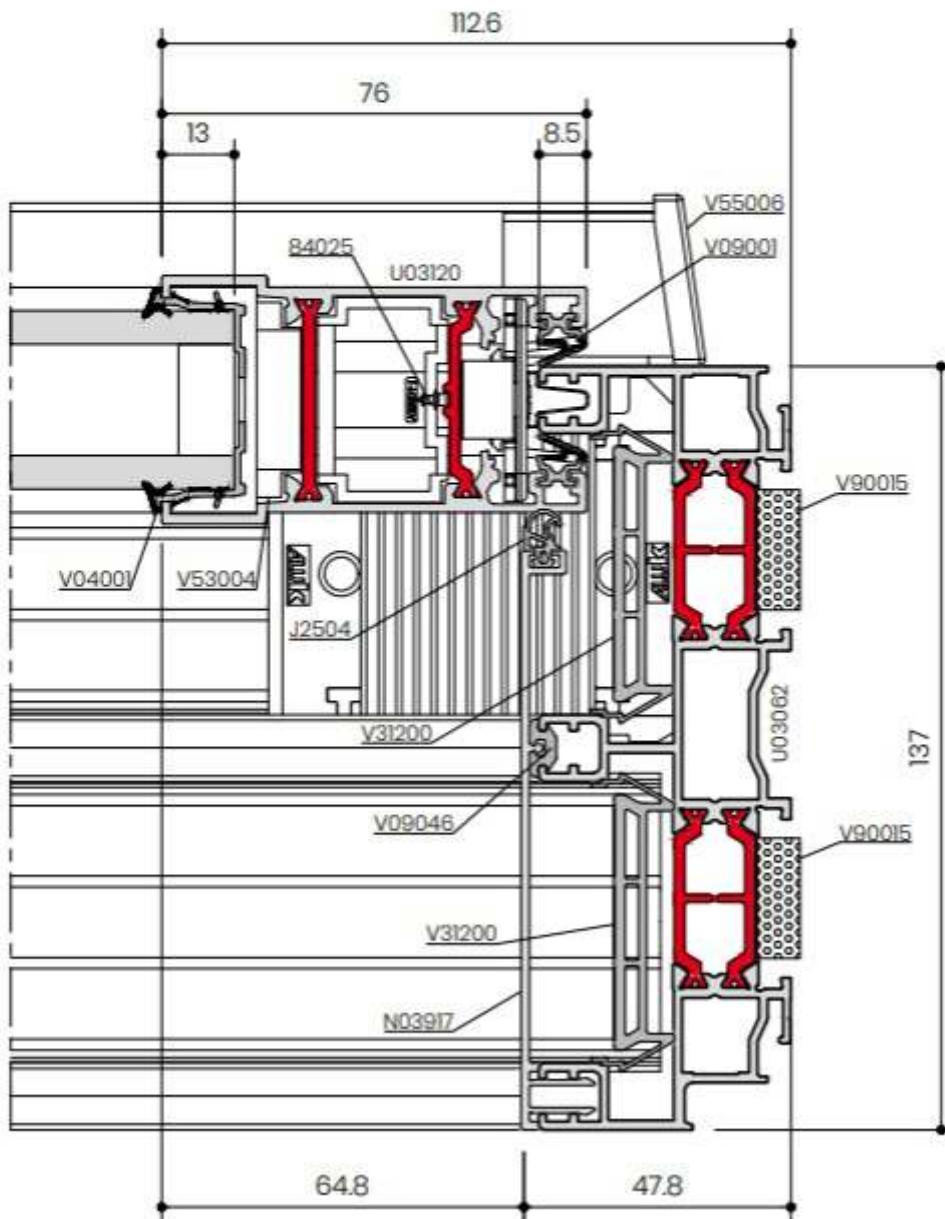

Premium Slide

Section Identification

DURATION
WINDOWS

Contents

Profiles

Outer Frame	3
Sash	4
Cover Plates	5
Connectors & Add Ons	6
Interlockers	7
Cills	8

Sections

2 Track Threshold	9
3 Track Threshold	10
2 Track Head	11
3 Track Head	12
2 Track Jamb	13
3 Track Jamb	14
Interlocks	15
4 Pane Meeting Stile	16

► N98903 - Cill Nose Piece

Thresholds

2 Track with 74mm Projection Cill & Water Collector

Thresholds

3 Track with 74mm Projection Cill & Water Collector

Head Sections

2 Track with 30mm Add On

Head Sections

Jambs

2 Track Jamb

Jambs

3 Track Jamb

Interlocks

Interlocks Compared

Meeting Stile

4 Pane Meeting Stile