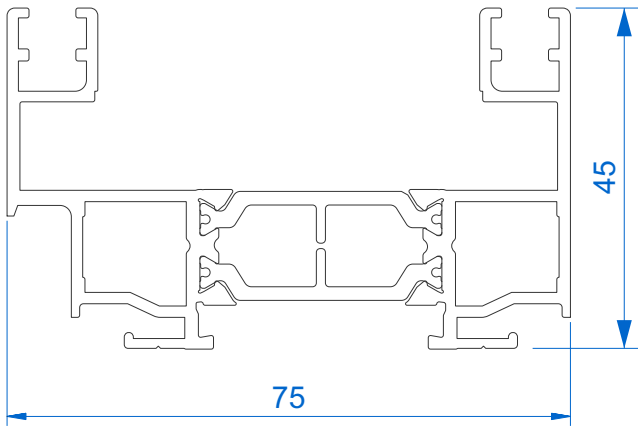

Premium Slide

Section Identification

DURATION
WINDOWS

Contents

Profiles

Outer Frame	3
Sash	4
Cover Plates	5
Connectors & Add Ons	6
Interlockers	7
Cills	8

Sections

2 Track Threshold	9
3 Track Threshold	10
2 Track Head	11
3 Track Head	12
2 Track Jamb	13
3 Track Jamb	14
Interlocks	15
4 Pane Meeting Stile	16

Outer Frame

▶ 3610 - Double Track Outer Frame

▶ U03062 - Triple Track Outer Frame

Sash

U03120 - Sash Mullion

U03122 - Sash Transom

Cover Plates

➤ N03917 - Finishing Cover Plate (Tri Rail)

➤ **N03123J - Interlock**

➤ **N03124J - Reinforced Interlock**

➤ **N03126J - Super Reinforced Interlock**

Cills

► N99987 - Cill Nose Projection 74mm

► N99988 - Cill Nose Projection 114mm

► N99989 - Cill Nose Projection 154mm

► N98903 - Cill Nose Piece

Thresholds

2 Track with 74mm Projection Cill & Water Collector

Thresholds

3 Track with 74mm Projection Cill & Water Collector

Head Sections

2 Track with 30mm Add On

Head Sections